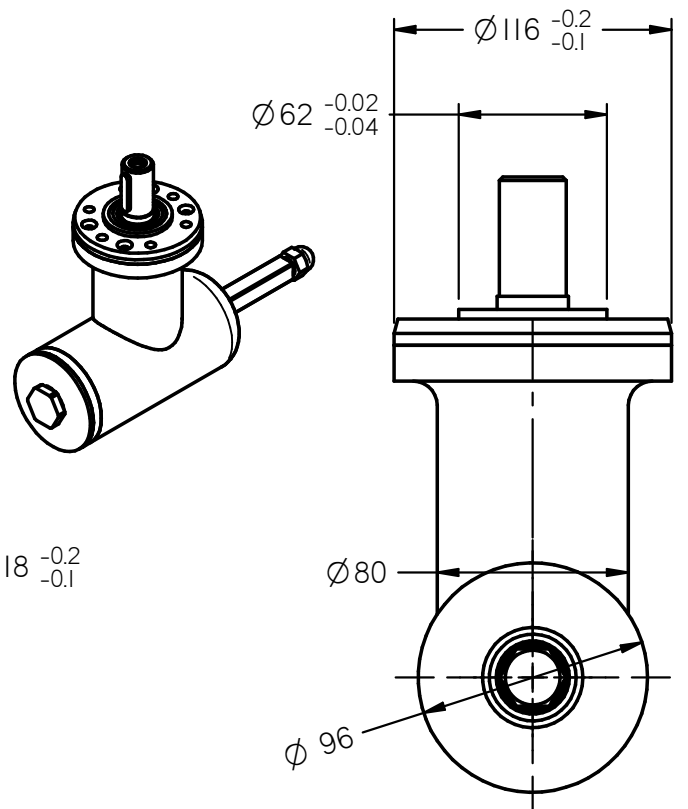

TORQUE RATING			
DRG. NO.	TORQUE AT 1000 RPM	TORQUE AT 1400 RPM	TORQUE AT 2800 RPM
TECHNO-3013 TQ	30	25	15
UNITS: TORQUE-NM, WEIGHT-KG, DIMENSIONS-MM			

TECHNOCRAFT ENGINEERS B-19,MIDC FLATTED FACTORY,L.B.S. ROAD, THANE-400 604.		
SIZE A4	G.A. DRAWING	REV 24.05.19
TECHNOBEVEL 3013 TQ		
SCALE: NTS	WEIGHT: KG	SHEET 3 OF 3