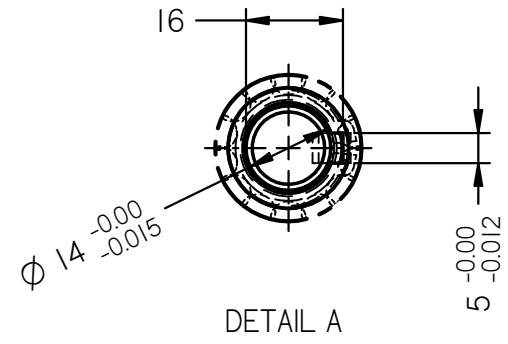

PRODUCT CODE: TC9023015-B4XXW2R1450

TECHNOCRAFT ENGINEERS		
B-19,MIDC FLATTED FACTORY,L.B.S. ROAD, THANE-400 604.		
SIZE A4	MODEL TC9023015-B4XXW2R1450	
AC DOUBLE REDN. WORM GEARED MOTOR		
SCALE: NTS	WEIGHT:5.420 KG	SHEET 1 OF 1