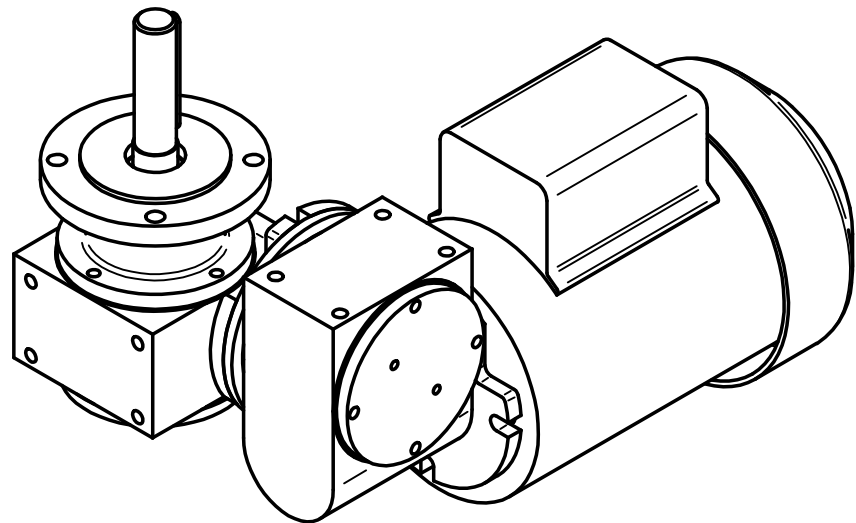

PRODUCT CODE: TC9023015-B4XXW2R1450

TECHNOCRAFT ENGINEERS		
B-19,MIDC FLATTED FACTORY,L.B.S. ROAD, THANE-400 604.		
SIZE A4	MODEL TC9023015-B4XXW2R1450	
AC DOUBLE REDN. WORM GEARED MOTOR		
SCALE: NTS	WEIGHT:5.420 KG	SHEET 1 OF 1