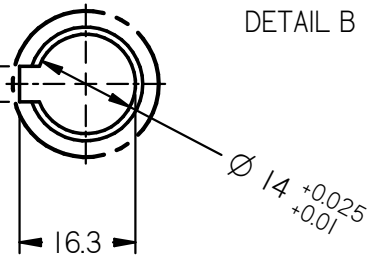

4 SLOTS FOR MOUNTING
AT 2 SIDES

DETAIL B

TECHNOCRAFT ENGINEERS		
B-19, MIDC FLATTED FACTORY, L.B.S. ROAD, THANE-400 604.		
SIZE A4	TC GEARBOX CD-30 WITH FLANGE 30-63 B5	REV 10.02.20
TECHNOCRAFT SUVEGA-30-63 B5		
SCALE: NTS	WEIGHT:	SHEET 2 OF 2