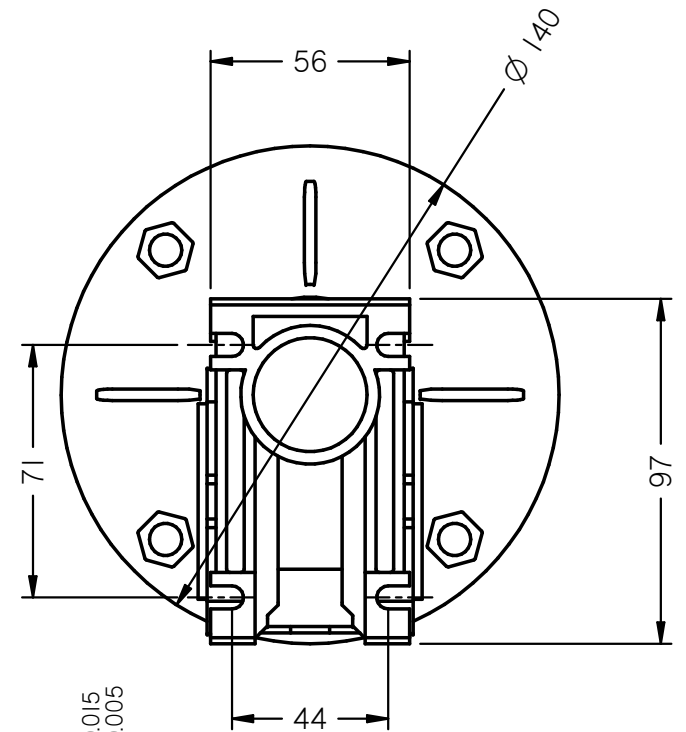

4 SLOTS FOR MOUNTING
AT 2 SIDES

DETAIL B

TECHNOCRAFT ENGINEERS		
B-19, MIDC FLATTED FACTORY, L.B.S. ROAD, THANE-400 604.		
SIZE A4	TC GEARBOX CD-30 WITH FLANGE 30-63 B5	REV 10.02.20
TECHNOCRAFT SUVEGA-30-63 B5		
SCALE: NTS	WEIGHT:	SHEET 2 OF 2