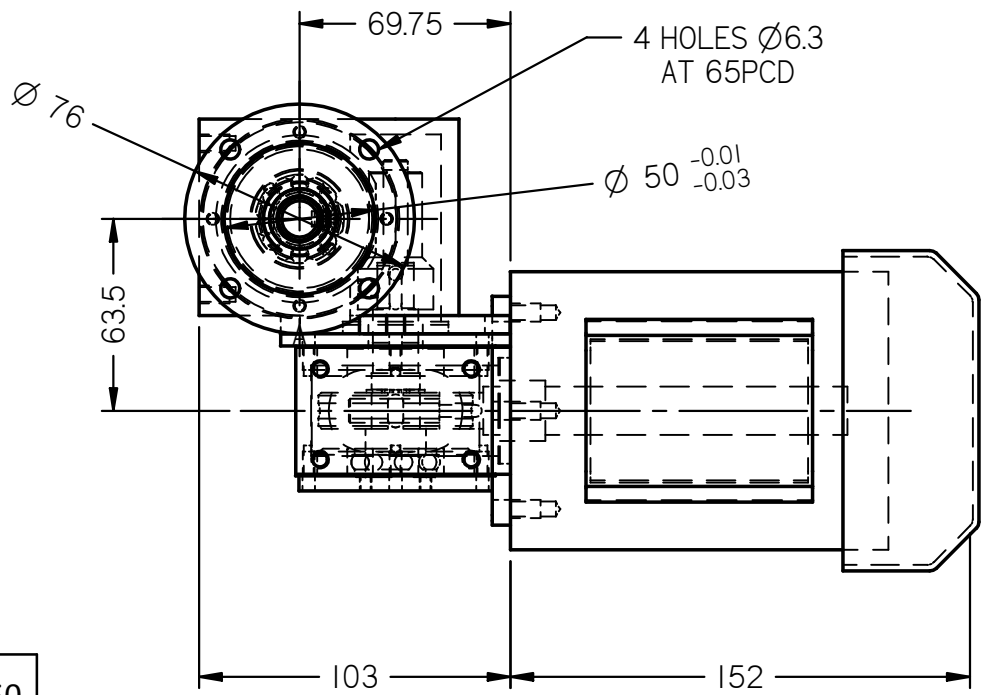

PRODUCT CODE: TC9023015-B4XXW2R1450

DETAIL A

TECHNOCRAFT ENGINEERS		
B-19,MIDC FLATTED FACTORY,L.B.S. ROAD, THANE-400 604.		
SIZE A4	MODEL TC9023015-B4XXW2R1450	
AC DOUBLE REDN. WORM GEARED MOTOR		
SCALE: NTS	WEIGHT: 5.420 KG	SHEET 1 OF 1