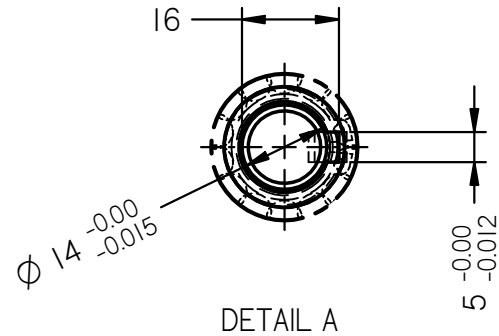

PRODUCT CODE: TC9023015-B4XXW2R1450

DETAIL A

TECHNOCRAFT ENGINEERS		
B-19,MIDC FLATTED FACTORY,L.B.S. ROAD, THANE-400 604.		
SIZE A4	MODEL TC9023015-B4XXW2R1450	
AC DOUBLE REDN. WORM GEARED MOTOR		
SCALE: NTS	WEIGHT: 5.420 KG	SHEET 1 OF 1