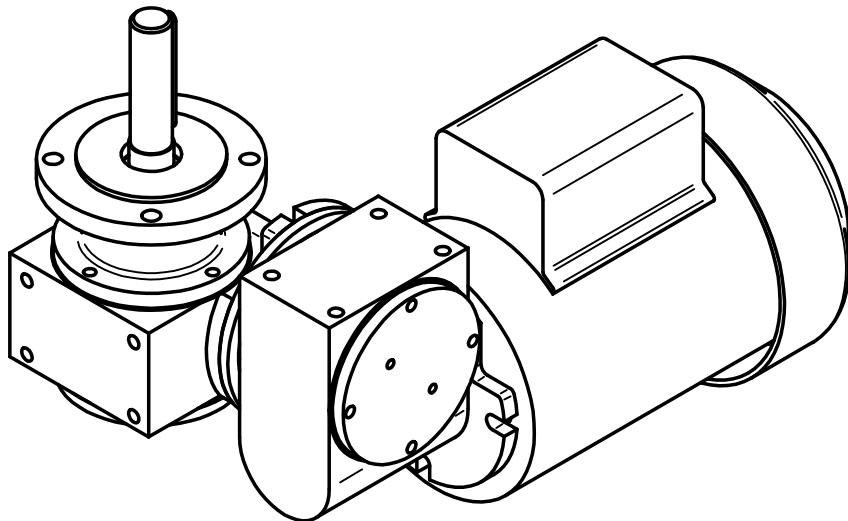

PRODUCT CODE: TC9023015-B4XXW2R1450

DETAIL A

TECHNOCRAFT ENGINEERS		
B-19,MIDC FLATTED FACTORY,L.B.S. ROAD, THANE-400 604.		
SIZE A4	MODEL TC9023015-B4XXW2R1450	
AC DOUBLE REDN. WORM GEARED MOTOR		
SCALE: NTS	WEIGHT: 5.420 KG	SHEET 1 OF 1