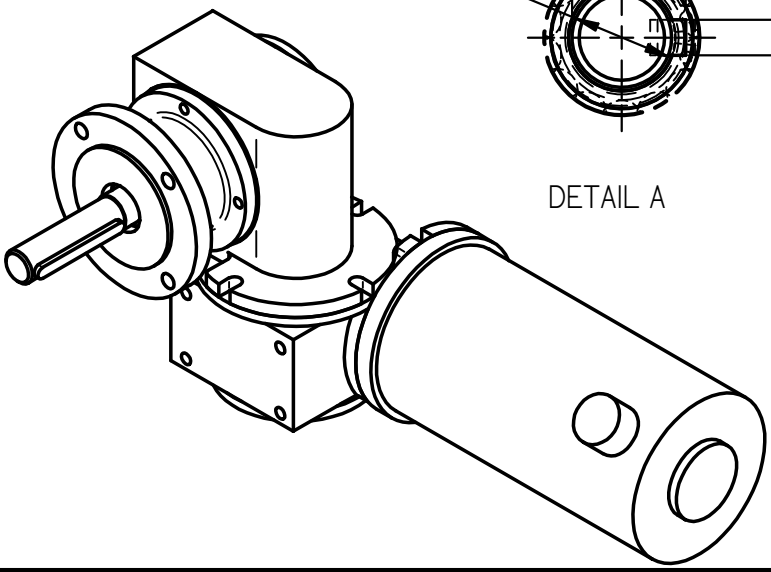

PRODUCT CODE: DB2415-B4XXXW1R1450

TECHNOCRAFT ENGINEERS B-19,MIDC FLATTED FACTORY,L.B.S. ROAD, THANE-400 604.		
SIZE A4	MODEL DB0L135-B4	REV
DOUBLE REDN. PMDC GEARED MOTOR		
SCALE: NTS	WEIGHT: 3.825 KG	SHEET 1 OF 1