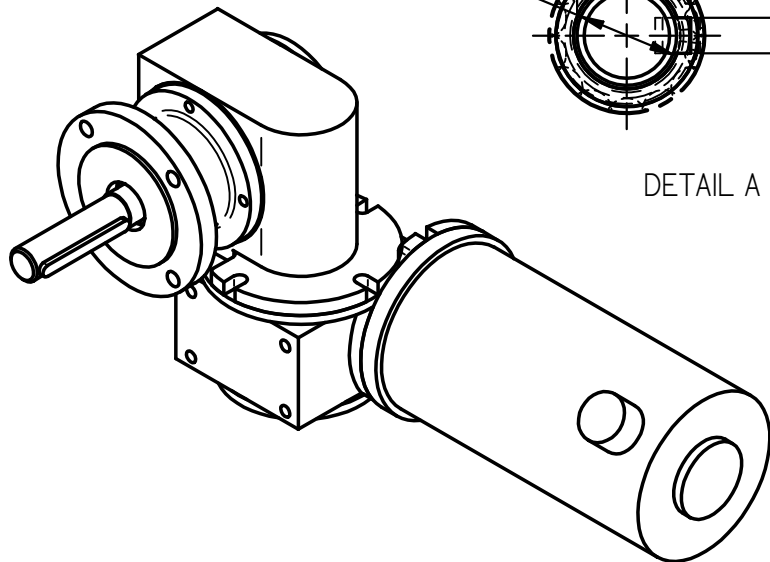

DETAIL A

PRODUCT CODE: DB2415-B4XXXW1R1450

TECHNOCRAFT ENGINEERS		
B-19,MIDC FLATTED FACTORY,L.B.S. ROAD, THANE-400 604.		
SIZE A4	MODEL DB0L135-B4	REV
DOUBLE REDN. PMDC GEARED MOTOR		
SCALE: NTS	WEIGHT:3.825 KG	SHEET 1 OF 1